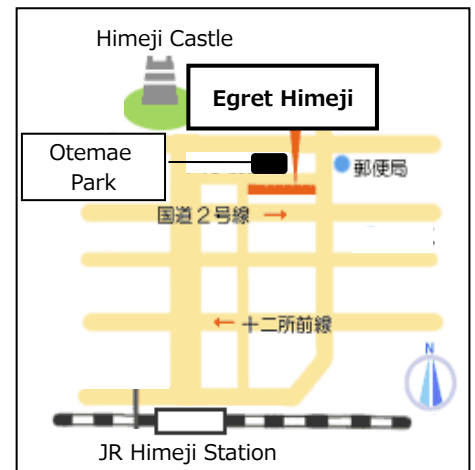

Japanese Language Course

Term 3 (December 2024 – March 2025)

Japanese language course at Egret Himeji.
All lessons are taught by qualified teachers.

	Day	Time	Teacher	Book
Beginner A	Sunday	15:00-16:30	Ms. Hayashi	Minna no Nihongo I Lesson 1-8 Please learn Hiragana and Katakana by yourself.
Beginner B	Sunday	10:30-12:00	Ms. Inoue	
Beginner C	Sunday	10:30-12:00	Ms. Yoshida	
Beginner D	Sunday	13:00-14:30	Ms. Yoshida	Minna no Nihongo II Lesson 26-33
Beginner E	Sunday	13:00-14:30	Ms. Inoue	
Beginner F	Sunday	13:00-14:30	Ms. Hayashi	
Intermediate	Saturday	10:30-12:00	Ms. Kamei	Chukyu kara manabu Nihongo

[Place] 4th Floor, Egret Himeji Bldg, 68-290, Honmachi, Himeji 670-0012

[Fee] 3,000 yen per term (10 lessons) + Textbook fee

[Class Size] 2 - 20 persons

[Registration] From 15th of Nov.

(3rd Floor, Egret Himeji Bldg.)

[Information] 079-282-8950 (Phone)

info-iec@himeji-iec.or.jp (Email)

✓ High school students and above are eligible to participate.

✓ No refund for cancellation.

However, you are eligible for a refund if the class is canceled due to an insufficient number of participants.

✓ Next term starts after April of 2025.

Himeji Cultural and International Exchange Foundation (International Exchange Section)

TEL: 079-282-8950 Website: <https://www.himeji-iec.or.jp/>