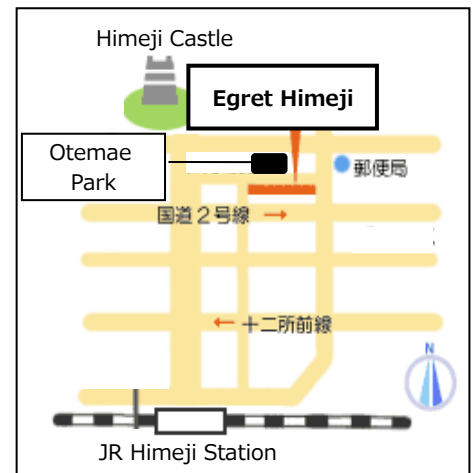

Japanese Language Course

Term 2 (September – December 2024)

Japanese language course at Egret Himeji.
All lessons are taught by qualified teachers.

	Day	Time	Teacher	Book	
Beginner A	Sunday	10:30-12:00	Ms. Inoue	Minna no Nihongo I	Lesson 1-8 Please learn Hiragana and Katakana by yourself.
Beginner B	Sunday	10:30-12:00	Ms. Yoshida		Lesson 9-16
Beginner C	Sunday	13:00-14:30	Ms. Yoshida		Lesson 17-25
~~Beginner D~~	~~Sunday~~	~~13:00-14:30~~	~~Ms. Konishi~~	Beginner D cancelled	
Beginner E	Sunday	13:00-14:30	Ms. Hayashi	Minna no Nihongo II	Lesson 26-33
Beginner F	Sunday	15:00-16:30	Ms. Hayashi		Lesson 34-41
Intermediate	Saturday	10:30-12:00	Ms. Kamei	Chukyu kara manabu Nihongo	

[Place] 4th Floor, Egret Himeji Bldg, 68-290, Honmachi, Himeji 670-0012

[Fee] 3,000 yen per term (10 lessons) + Textbook fee

[Class Size] 2 - 20 persons

[Registration] From 18th of July

(3rd Floor, Egret Himeji Bldg.)

[Information] 079-282-8950 (Phone)

info-iec@himeji-iec.or.jp (Email)

✓ High school students and above are eligible to participate.

✓ No refund for cancellation.

However, you are eligible for a refund if the class is canceled due to an insufficient number of participants.

✓ Next term starts in Mid-December 2024.

Himeji Cultural and International Exchange Foundation (International Exchange Section)

TEL: 079-282-8950 Website: <https://www.himeji-iec.or.jp/>