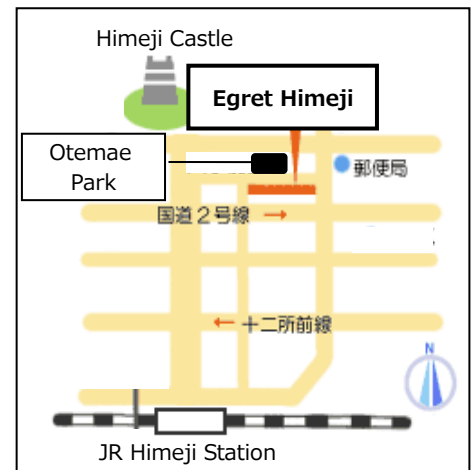

Japanese Language Course

Term 2 (September – December 2024)

Japanese language course at Egret Himeji.
All lessons are taught by qualified teachers.

	Day	Time	Teacher	Book
Beginner A	Sunday	10:30-12:00	Ms. Inoue	Minna no Nihongo I Lesson 1-8 Please learn Hiragana and Katakana by yourself.
Beginner B	Sunday	10:30-12:00	Ms. Yoshida	
Beginner C	Sunday	13:00-14:30	Ms. Yoshida	
Beginner D	Sunday	13:00-14:30	Ms. Konishi	Minna no Nihongo II Lesson 26-33
Beginner E	Sunday	13:00-14:30	Ms. Hayashi	
Beginner F	Sunday	15:00-16:30	Ms. Hayashi	
Intermediate	Saturday	10:30-12:00	Ms. Kamei	Chukyu kara manabu Nihongo

[Place] 4th Floor, Egret Himeji Bldg, 68-290, Honmachi, Himeji 670-0012

[Fee] 3,000 yen per term (10 lessons) + Textbook fee

[Class Size] 2 - 20 persons

[Registration] From 18th of July

(3rd Floor, Egret Himeji Bldg.)

[Information] 079-282-8950 (Phone)

info-iec@himeji-iec.or.jp (Email)

✓ High school students and above are eligible to participate.

✓ No refund for cancellation.

However, you are eligible for a refund if the class is canceled due to an insufficient number of participants.

✓ Next term starts in Mid-December 2024.

Himeji Cultural and International Exchange Foundation (International Exchange Section)

TEL: 079-282-8950 Website: <https://www.himeji-iec.or.jp/>