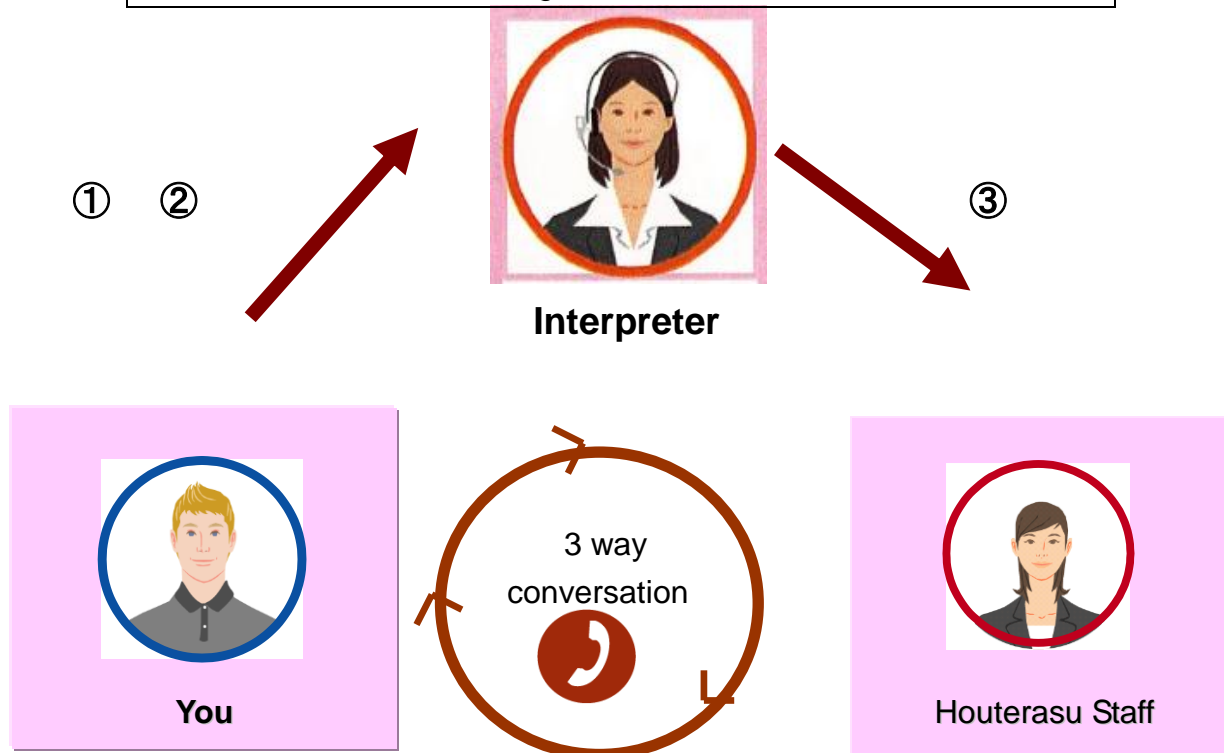

We offer information based on user's inquiries, on counseling counters for authorities concerned such as the legal system and bar associations etc .,at no charge.

- ① Firstly, call us at **03-5366-6008 (Interpretation service)**.
- ② Tell the interpreter about your inquiry.
- ③ The interpreter will connect you to a worker at your nearest Houterasu regional office or affiliate.
- ④ You, the staff and the interpreter will be able to communicate through a 3-way conversation.