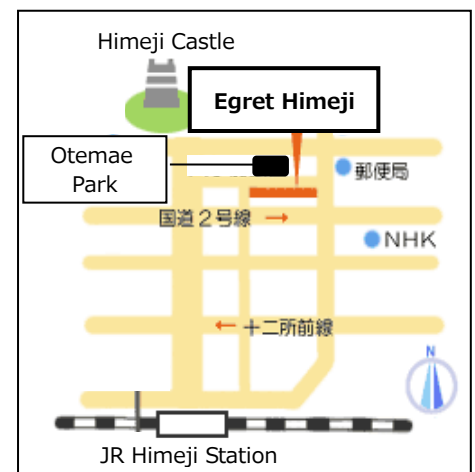

Japanese Language Course

Term 2 (August–November 2019)

Japanese language courses at Egret Himeji.
All lessons are taught by qualified teachers.

	Day	Time	Teacher	Book	
Beginner A①	Sunday	10:30-12:00	Ms. Kamei	Minna no Nihongo I	Lesson 1-7
Beginner A②	Sunday	13:00-14:30	Ms. Miyake		Lesson 1-7
Beginner B	Sunday	10:30-12:00	Ms. Fujiwara		Lesson 8-16
Beginner C	Sunday	15:00-16:30	Ms. Miyake		Lesson 17-25
Beginner D	Sunday	13:00-14:30	Ms. Fujiwara	Minna no Nihongo II	Lesson 26-33
Beginner E	Sunday	13:00-14:30	Ms. Hayashi		Lesson 34-41
Beginner F	Sunday	15:00-16:30	Ms. Fujiwara		Lesson 42-50
Pre-Intermediate	Sunday	15:00-16:30	Ms. Hayashi	Chukyu e ikou Nihongo no Bunkei to Hyougen 55	
Intermediate	Saturday	10:30-12:00	Ms. Kamei	Chukyu kara manabu Nihongo	

[Place] 4th Floor, Egret Himeji Bldg, 68-290, Honmachi, Himeji 670-0012

[Fee] 3,000 yen per term (10 lessons) + Textbook fee

[Class Size] 2 - 20 persons

[Registration] From July 14

(3rd Floor, Egret Himeji Bldg)

[Information] 079-282-8950 (Phone)

info@himeji-iec.or.jp (Email)

✓ No refund for cancellation.

✓ Next term starts in December 2019.

Himeji Cultural and International Exchange Foundation (International Exchange Section)

TEL: 079-282-8950 Web: <http://www.himeji-iec.or.jp>