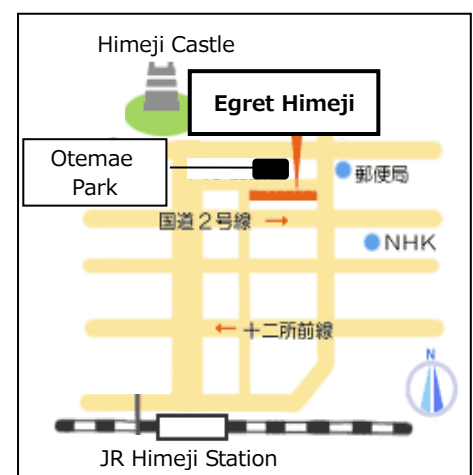

Japanese Language Course

Term 3 (December 2018–March 2019)

Japanese language courses at Egret Himeji.
All lessons are taught by qualified teachers.

	Day	Time	Teacher	Book	
Beginner A①	Sunday	10:30-12:00	Ms. Fujiwara	Minna no Nihongo I	Lesson 1-7
Beginner A②	Sunday	13:00-14:30	Ms. Miyake		Lesson 1-7
Beginner B	Sunday	13:00-14:30	Ms. Fujiwara		Lesson 8-16
Beginner C	Sunday	15:00-16:30	Ms. Hayashi		Lesson 17-25
Beginner D	Sunday	15:00-16:30	Ms. Fujiwara	Minna no Nihongo II	Lesson 26-33
Beginner E	Sunday	10:30-12:00	Ms. Kamei		Lesson 34-41
Beginner F	Sunday	13:00-14:30	Ms. Hayashi		Lesson 42-50
Pre-Intermediate	Sunday	15:00-16:30	Ms. Miyake	Chukyu e ikou Nihongo no Bunkei to Hyougen 55	
Intermediate	Saturday	10:30-12:00	Ms. Kamei	Chukyu kara manabu Nihongo	

[Place] 4th Floor, Egret Himeji Bldg, 68-290, Honmachi, Himeji 670-0012

[Fee] 3,000 yen per term (10 lessons) + Textbook fee

[Class Size] 2 - 20 persons

[Registration] From November 11

(3rd Floor, Egret Himeji Bldg)

[Information] 079-282-8950 (Phone)

info@himeji-iec.or.jp (Email)

✓ No refund for cancellation.

✓ Next term starts in May 2019.

Himeji Cultural and International Exchange Foundation (International Exchange Section)

TEL: 079-282-8950 Web: <http://www.himeji-iec.or.jp>