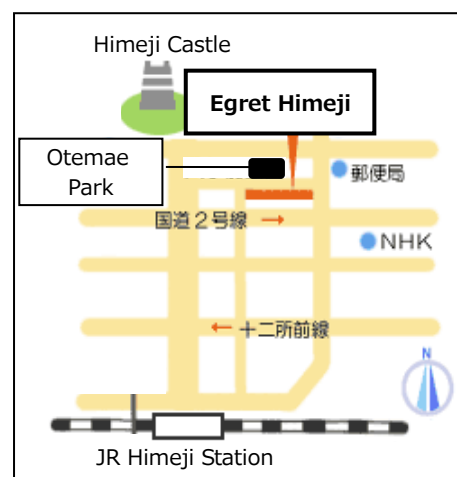

Japanese Language Course

Term 1, 2018 (May – July 2018)

Japanese language course at Egret Himeji.
All lessons are taught by qualified teachers.

	Day	Time	Teacher	Book	
Beginner A①	Sunday	13:00-14:30	Ms Fujiwara	Minna no Nihongo I	1-7
Beginner A②	Sunday	15:00-16:30	Ms Hayashi		1-7
Beginner B	Sunday	15:00-16:30	Ms Fujiwara		8-16
Beginner C	Sunday	10:30-12:00	Ms Kamei		17-25
Beginner D	Sunday	13:00-14:30	Ms Hayashi	Minna no Nihongo II	26-33
Beginner E	Sunday	15:00-16:30	Ms Miyake		34-41
Beginner F	Sunday	13:00-14:30	Ms Miyake		42-50
Pre-Intermediate	Sunday	10:30-12:00	Ms Fujiwara	Chukyu e ikou Nihongo no Bunkei to Hyougen 55	
Intermediate	Saturday	10:30-12:00	Ms Kamei	Chukyu kara manabu Nihongo	

[Place] 4th Floor, Egret Himeji Bldg, 68-290, Honmachi, Himeji 670-0012

[Fee] 3,000 yen per term (10 lessons) + Textbook fee

[Class Size] 2 - 20 persons

[Registration] From April 1

(3rd Floor, Egret Himeji Bldg)

[Information] 079-282-8950 (Phone)

info@himeji-iec.or.jp (Email)

✓ No refund for cancellation.

✓ Next term starts in September 2018.

Himeji Cultural and International Exchange Foundation (International Exchange Section)

TEL: 079-282-8950 Web: <http://www.himeji-iec.or.jp>