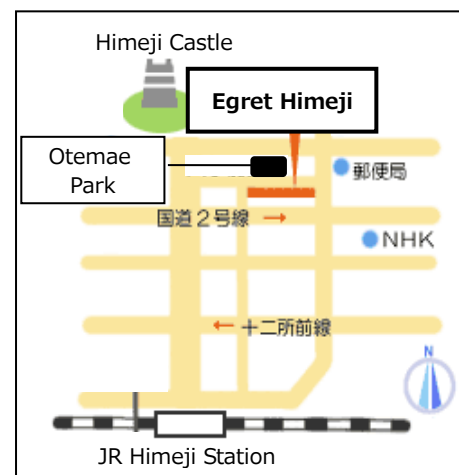

Japanese Language Course

Term 2, 2017 (Sep – Nov 2017)

Japanese language course at Egret Himeji.
All lessons are taught by qualified teachers.

	Day	Time	Teacher	Book	
Beginner A	Sunday	10:30-12:00	Ms Kamei	Minna no Nihongo I	1-7
Beginner B	Sunday	13:00-14:30	Ms Nagoh		8-16
Beginner C	Sunday	15:00-16:30	Ms Miyake		17-25
Beginner D	Sunday	13:00-14:30	Ms Miyake	Minna no Nihongo II	26-33
Beginner E	Sunday	10:30-12:00	Ms Fujiwara		34-41
Beginner F	Sunday	13:00-14:30	Ms Fujiwara		42-50
Pre-Intermediate	Sunday	15:00-16:30	Ms Fujiwara	Chukyu e ikou Nihongo no Bunkei to Hyougen 55	
Intermediate	Sunday	15:00-16:30	Ms Nagoh	Chukyu wo manabou Nihongo no Bunkei to Hyougen 56 Chukyu Zenki	1-4
Intermediate	Saturday	10:30-12:00	Ms Kamei	Chukyu kara manabu Nihongo	

[Place] 4th Floor, Egret Himeji Bldg, 68-290, Honmachi, Himeji 670-0012

[Fee] 3,000 yen per term (10 lessons) + Textbook fee

[Class Size] 2 - 20 persons

[Registration] From July 23

(3rd Floor, Egret Himeji Bldg)

[Information] 079-282-8950 (Phone)

info@himeji-iec.or.jp (Email)

✓ No refund for cancellation.

✓ Next term starts in December 2017.

Himeji Cultural and International Exchange Foundation (International Exchange Section)

TEL: 079-282-8950 Web: <http://www.himeji-iec.or.jp>