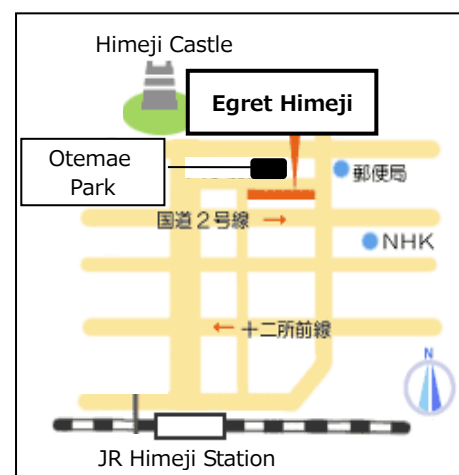

Japanese Language Course

Term 1, 2017 (May – July 2017)

Japanese language course at Egret Himeji.
All lessons are taught by qualified teachers.

	Day	Time	Teacher	Book	
Beginner A	Sunday	13:00-14:30	Ms Nagoh	Minna no Nihongo I	
Beginner B	Sunday	15:00-16:30	Ms Miyake		1-7
Beginner C	Sunday	13:00-14:30	Ms Miyake		8-16
Beginner D	Sunday	10:30-12:00	Ms Fujiwara	Minna no Nihongo II	
Beginner E	Sunday	13:00-14:30	Ms Fujiwara		17-25
Beginner F	Sunday	10:30-12:00	Ms Kamei		26-33
Pre-Intermediate	Sunday	15:00-16:30	Ms Nagoh	Chukyu e ikou Nihongo no Bunkei to Hyougen 55	
Intermediate	Sunday	15:00-16:30	Ms Fujiwara	Chukyu wo manabou Nihongo no Bunkei to Hyougen 56 Chukyu Zenki	
Intermediate	Saturday	10:30-12:00	Ms Kamei	5-8	
				Chukyu kara manabu Nihongo	
				42-50	

[Place] 4th Floor, Egret Himeji Bldg, 68-290, Honmachi, Himeji 670-0012

[Fee] 3,000 yen per term (10 lessons) + Textbook fee

[Class Size] 2 - 20 persons

[Registration] From April 1

(3rd Floor, Egret Himeji Bldg)

[Information] 079-282-8950 (Phone)

info@himeji-iec.or.jp (Email)

✓ No refund for cancellation.

✓ Next term starts in September 2017.

Himeji Cultural and International Exchange Foundation (International Exchange Section)

TEL: 079-282-8950 Web: <http://www.himeji-iec.or.jp>